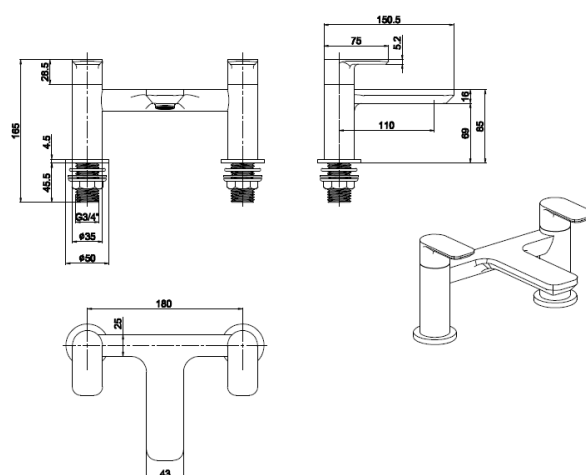

## FEATURES

- Twin Lever handle for easy control of desired water flow and temperature
- Hot and Cold 1/4 Turn Ceramic Disc's for long lasting smooth operation
- Suitable for 2 tap hole deck mount
- UK Standard fitting - 3/4" BSP
- Recommended operating pressure: 0.5 bar
- Lifetime Warranty on body and 1 year guarantee on internal valve

## TECHNICAL DRAWING

## SPECIFICATIONS

<b>Width</b>	230
<b>Height</b>	120
<b>Depth</b>	150
<b>Product Range</b>	Rona
<b>Material</b>	Brass